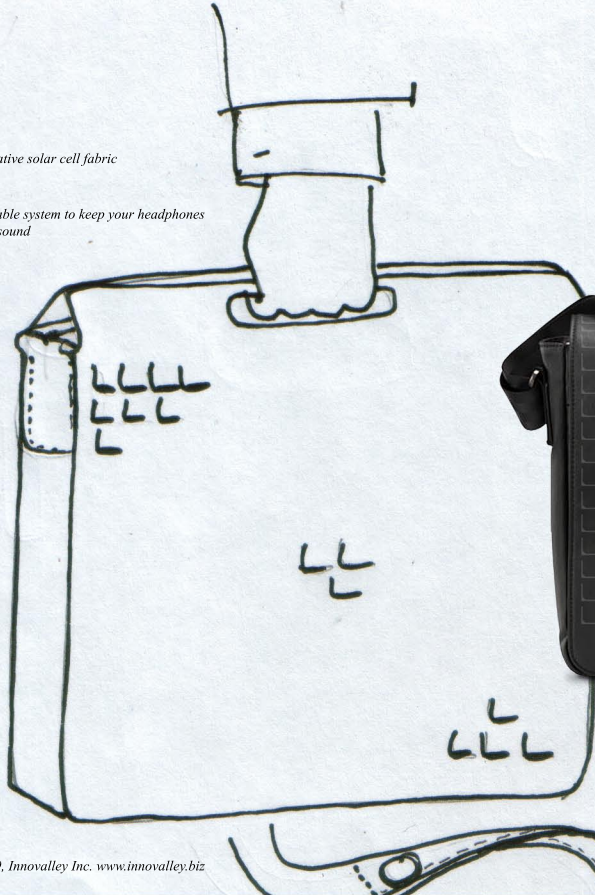

SQUARE

BACK

An innovative solar cell fabric

A retractable system to keep your headphones safe and sound

SIDE

FLAPS
LAPTOP COMPARTMENT

youShine

YOU SHINE

COME TO THE SUNNY SIDE OF LIFE!

Recharge your electronic devices with youshine bag, specially designed to fit your laptop and your urban & green lifestyle